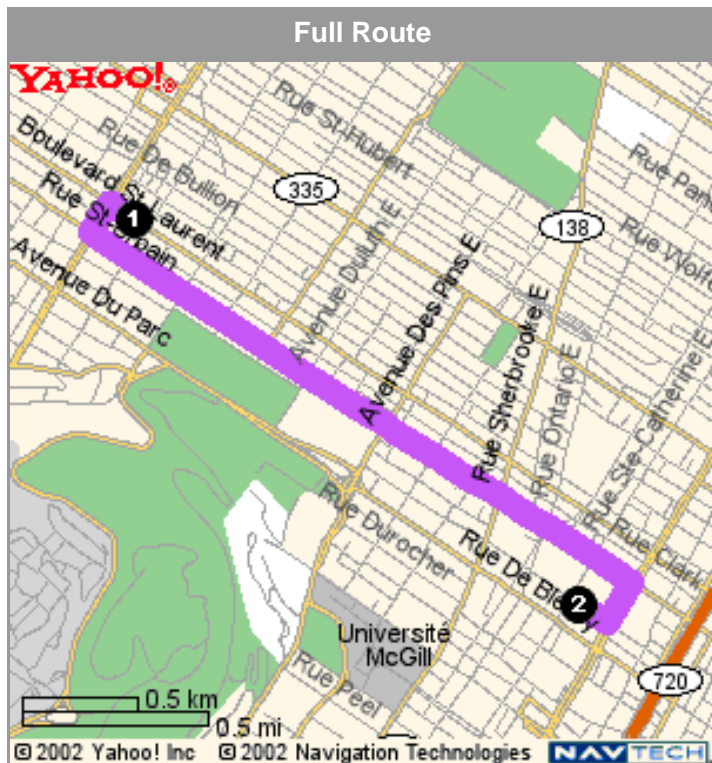

Yahoo! Canada Maps

[Back to Directions](#)

Starting from: ① 4825 Boulevard St-Laurent, Montréal, QC

Arriving at: ② 1255, Jeanne-Mance, Montréal, QC

Distance: 3.4 km

Approximate Travel Time: 4 mins

Directions

Directions	Km	
1. Start on BOULEVARD ST-LAURENT	0.2	↑
2. Turn Left on BOULEVARD ST-JOSEPH O	0.2	↶
3. Turn Left on RUE ST-URBAIN	2.7	↶
4. Turn Right on BOULEVARD RENÉ-LÉVESQUE O	0.2	↷
5. Turn Right on RUE JEANNE-MANCE	0.2	↷

Distance: 3.4 km **Approximate Travel Time:** 4 mins

When using any driving directions or map, it's a good idea to do a reality check and make sure the road still exists, watch out for construction, and follow all traffic safety precautions. This is only to be used as an aid in planning.

7. Turn Right on **BOULEVARD RENÉ-LÉVESQUE O**

0.2

8. Turn Right on **RUE JEANNE-MANCE**

0.2

Distance: 5.4 km **Approximate Travel Time:** 7 mins

When using any driving directions or map, it's a good idea to do a reality check and make sure the road still exists, watch out for construction, and follow all traffic safety precautions. This is only to be used as an aid in planning.