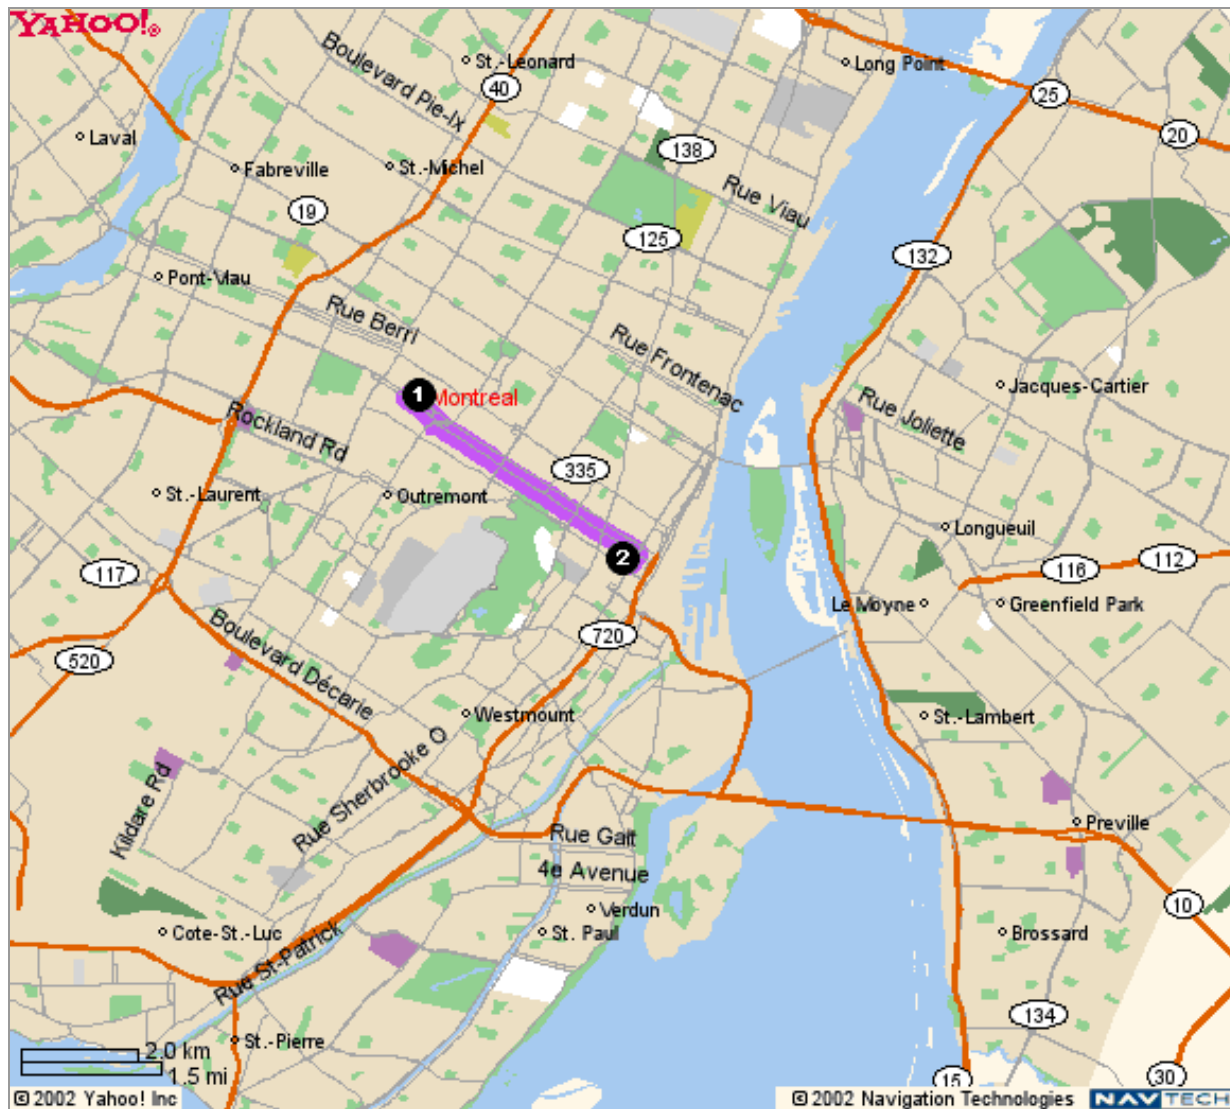

Yahoo! Canada Maps

[Back to Map](#)

★ 1255, Jeanne-Mance, Montréal, QC

When using any driving directions or map, it's a good idea to do a reality check and make sure the road still exists, watch out for construction, and follow all traffic safety precautions. This is only to be used as an aid in planning.