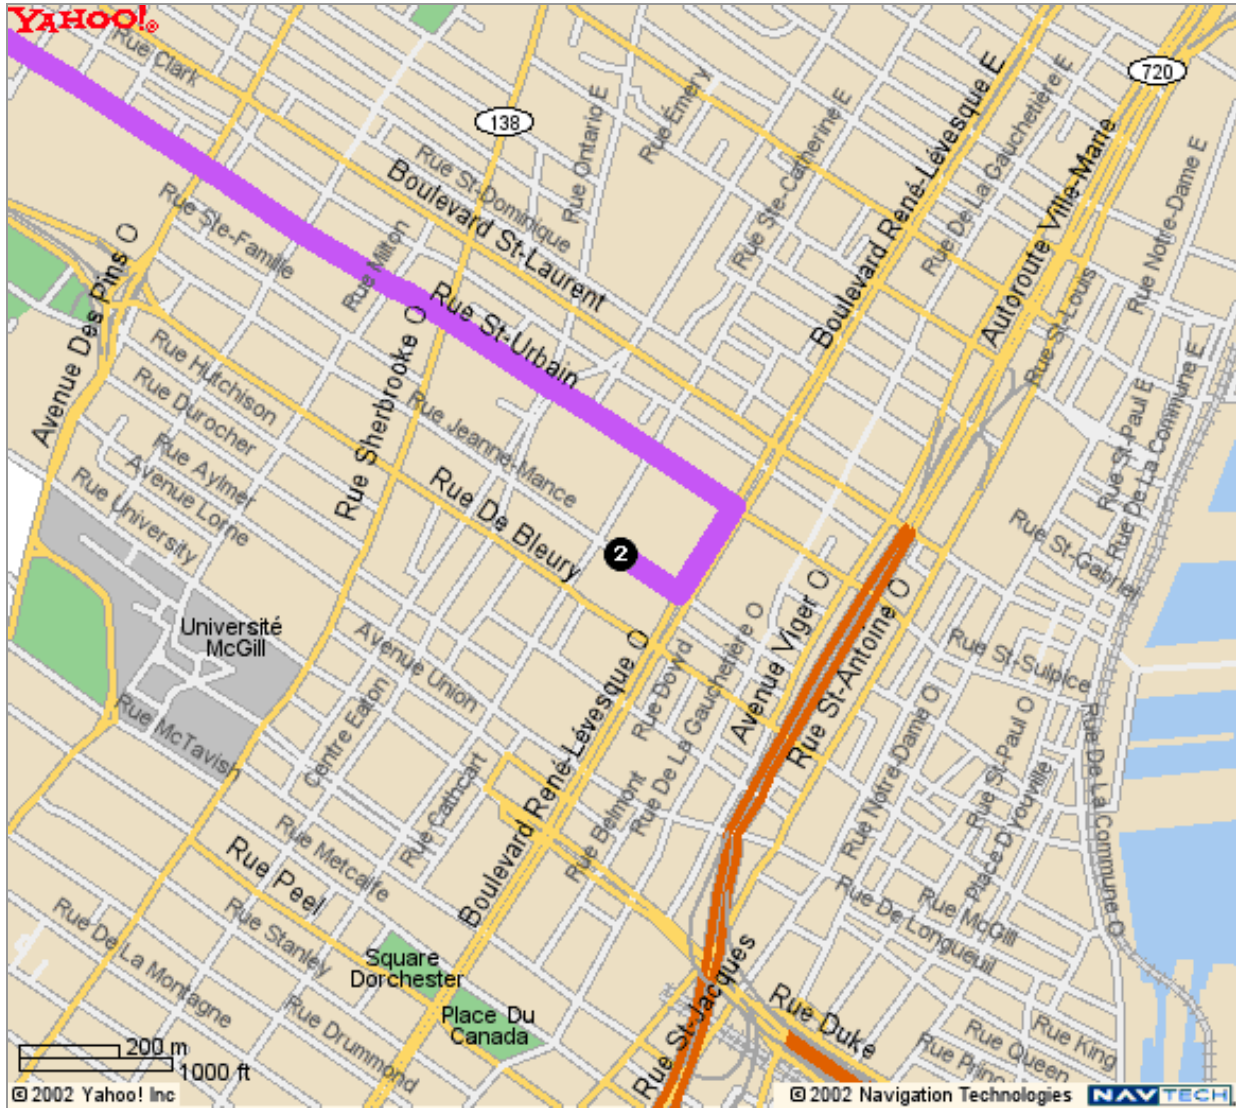

Yahoo! Canada Maps

[Back to Map](#)

★ 1255, Jeanne-Mance, Montréal, QC

When using any driving directions or map, it's a good idea to do a reality check and make sure the road still exists, watch out for construction, and follow all traffic safety precautions. This is only to be used as an aid in planning.