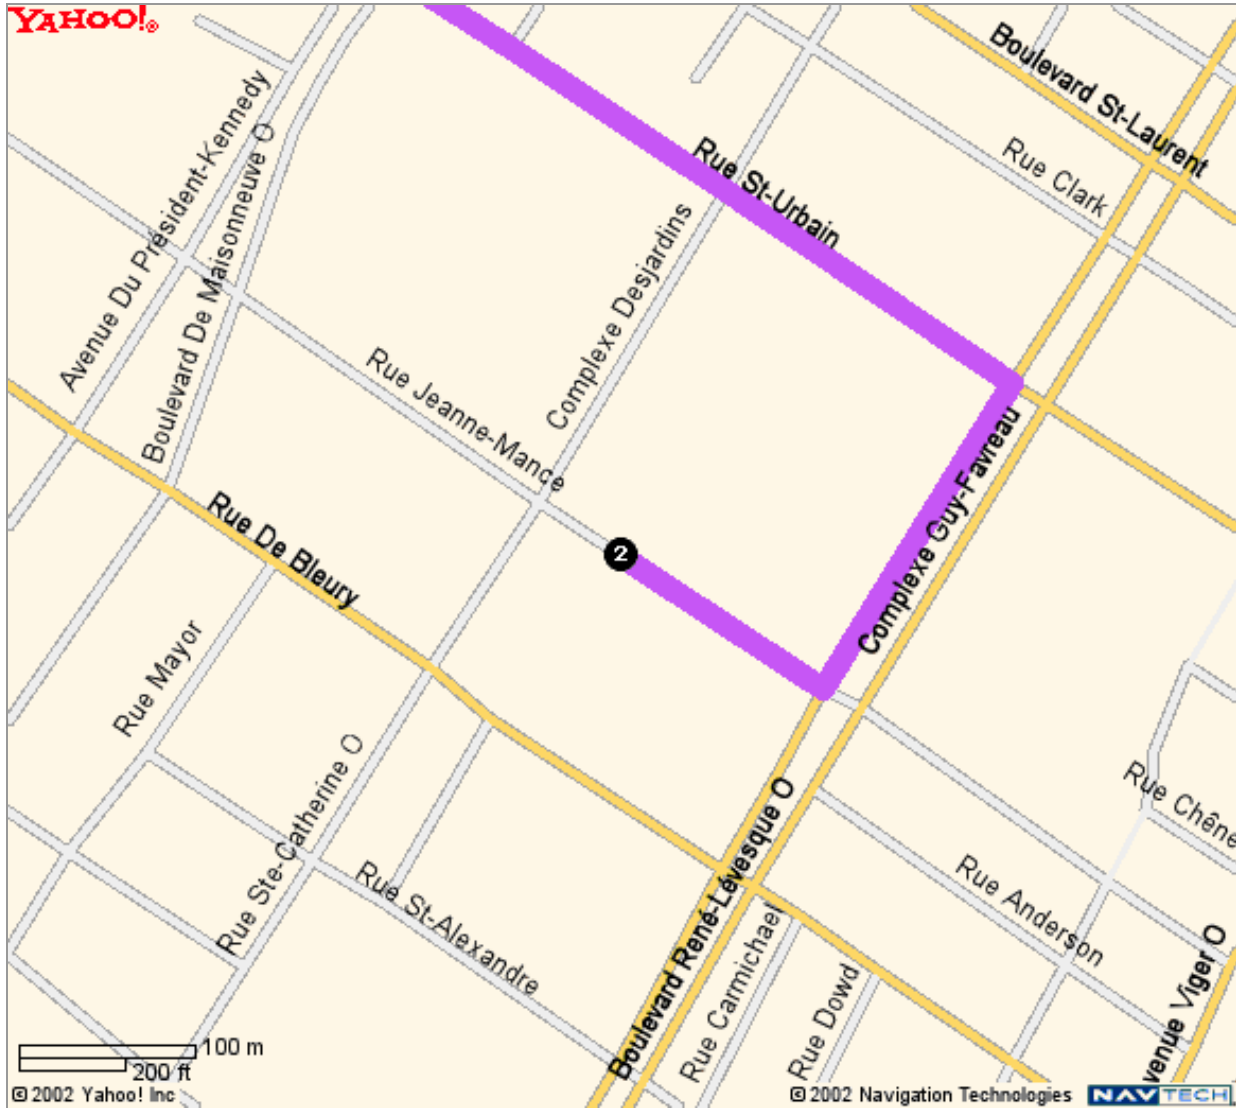

Yahoo! Canada Maps

[Back to Map](#)

★ 1255 Jeanne-Mance, Montréal, QC

When using any driving directions or map, it's a good idea to do a reality check and make sure the road still exists, watch out for construction, and follow all traffic safety precautions. This is only to be used as an aid in planning.