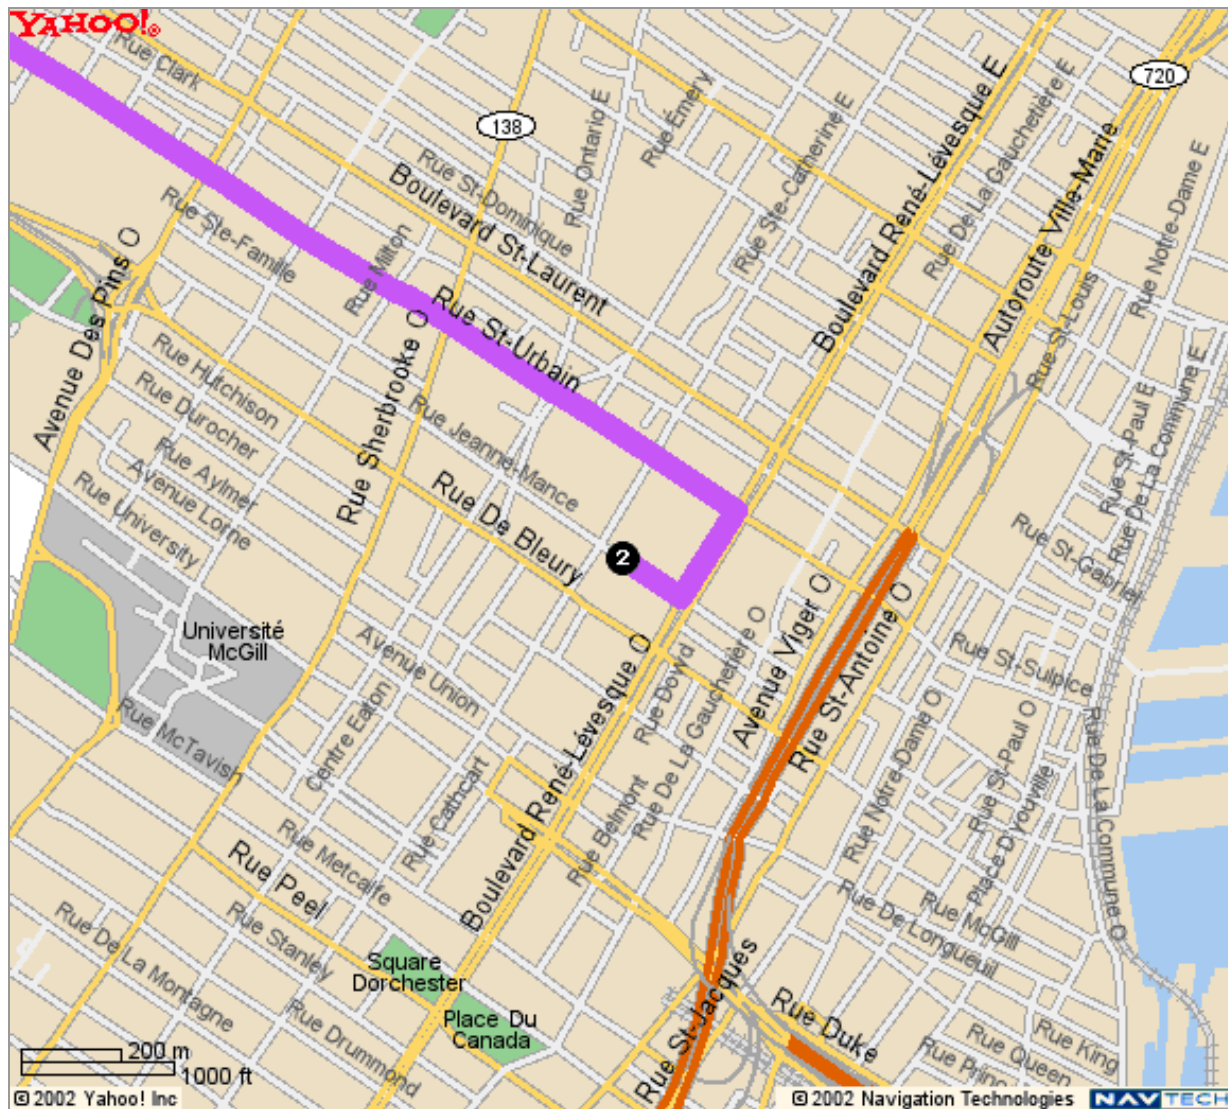

Yahoo! Canada Maps

[Back to Map](#)

★ 1255, Jeanne-Mance, Montréal, QC

When using any driving directions or map, it's a good idea to do a reality check and make sure the road still exists, watch out for construction, and follow all traffic safety precautions. This is only to be used as an aid in planning.