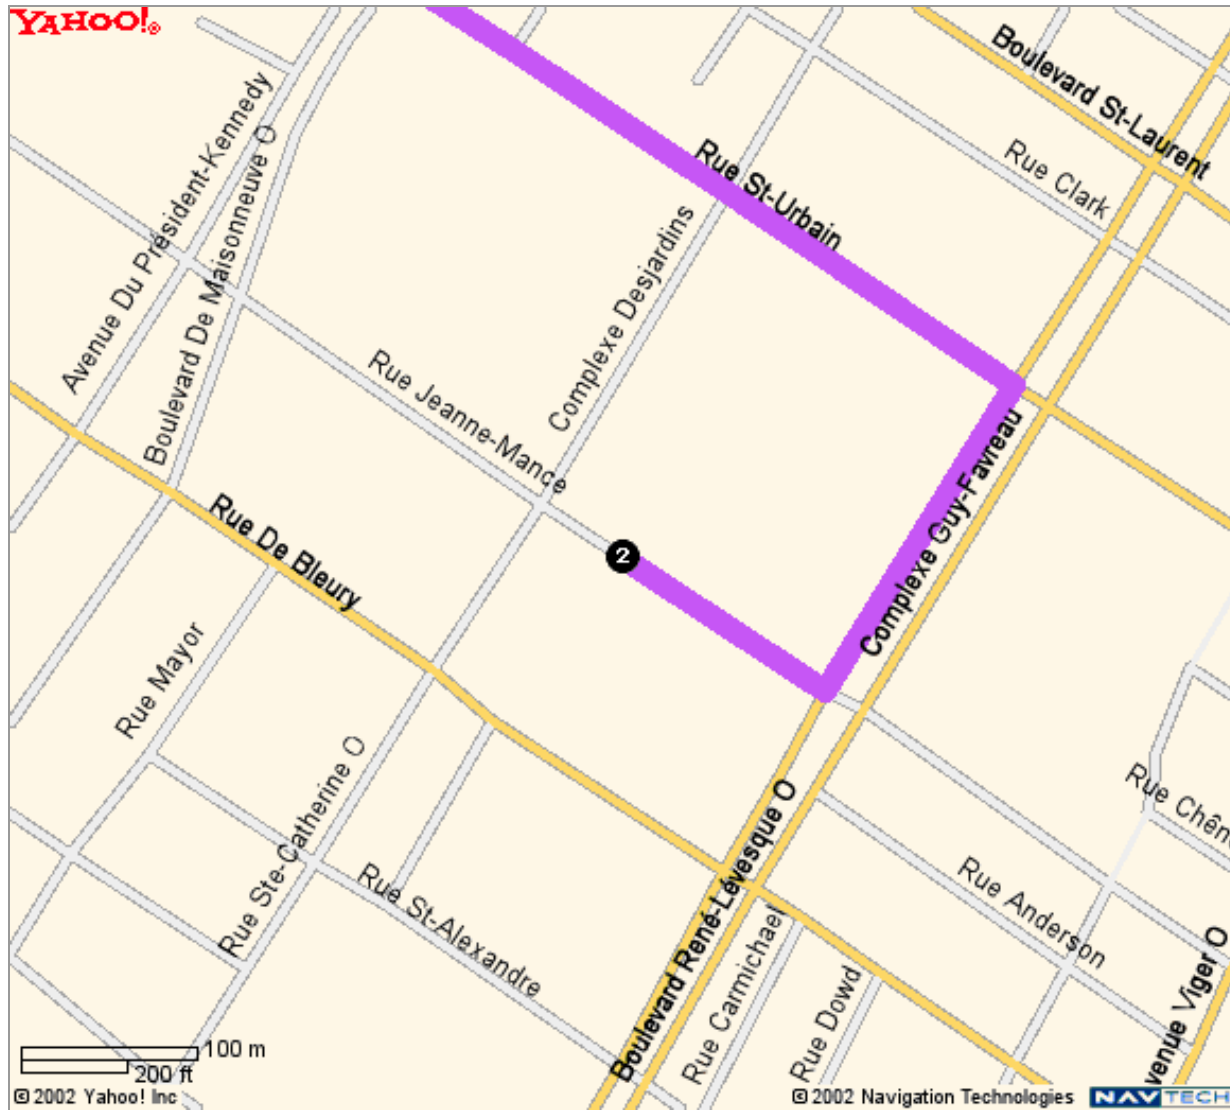

Yahoo! Canada Maps

[Back to Map](#)

★ 1255 Jeanne-Mance, Montréal, QC

When using any driving directions or map, it's a good idea to do a reality check and make sure the road still exists, watch out for construction, and follow all traffic safety precautions. This is only to be used as an aid in planning.