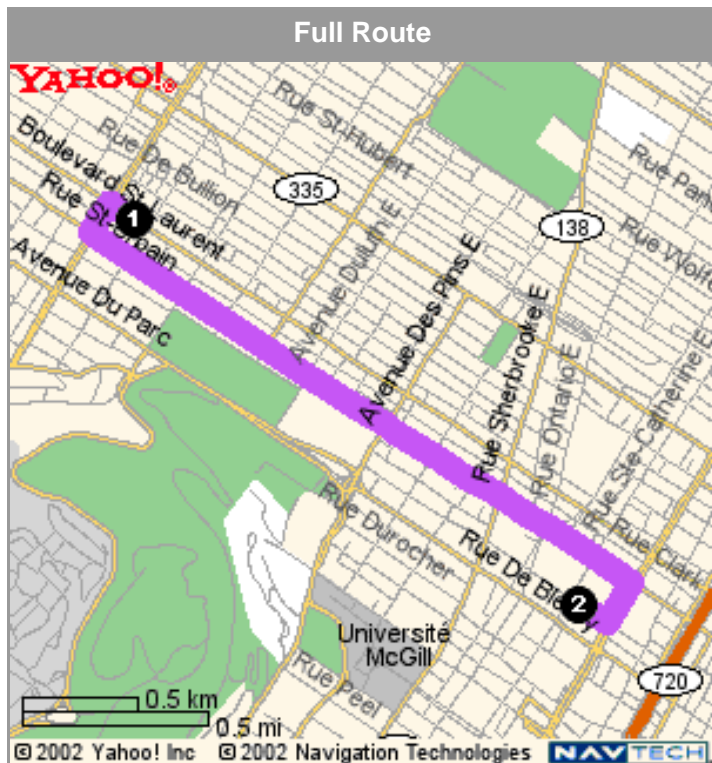

**From the Coventry Hotel
to
The Windham Hotel**

Yahoo! Canada Maps

[Back to Directions](#)

Starting from:	1 4825 Boulevard St-Laurent, Montréal, QC		
Arriving at:	2 1255, Jeanne-Mance, Montréal, QC		
Distance:	3.4 km	Approximate Travel Time:	4 mins

Directions

Directions	Km	
1. Start on BOULEVARD ST-LAURENT	0.2	↑
2. Turn Left on BOULEVARD ST-JOSEPH O	0.2	↶
3. Turn Left on RUE ST-URBAIN	2.7	↶
4. Turn Right on BOULEVARD RENÉ-LÉVESQUE O	0.2	↷
5. Turn Right on RUE JEANNE-MANCE	0.2	↷

Distance: 3.4 km **Approximate Travel Time:** 4 mins

When using any driving directions or map, it's a good idea to do a reality check and make sure the road still exists, watch out for construction, and follow all traffic safety precautions. This is only to be used as an aid in planning.

- | | | |
|---|-----|---|
| 7. Turn Right on BOULEVARD RENÉ-LÉVESQUE O | 0.2 |  |
| 8. Turn Right on RUE JEANNE-MANCE | 0.2 |  |

Distance: 5.4 km **Approximate Travel Time:** 7 mins

When using any driving directions or map, it's a good idea to do a reality check and make sure the road still exists, watch out for construction, and follow all traffic safety precautions. This is only to be used as an aid in planning.