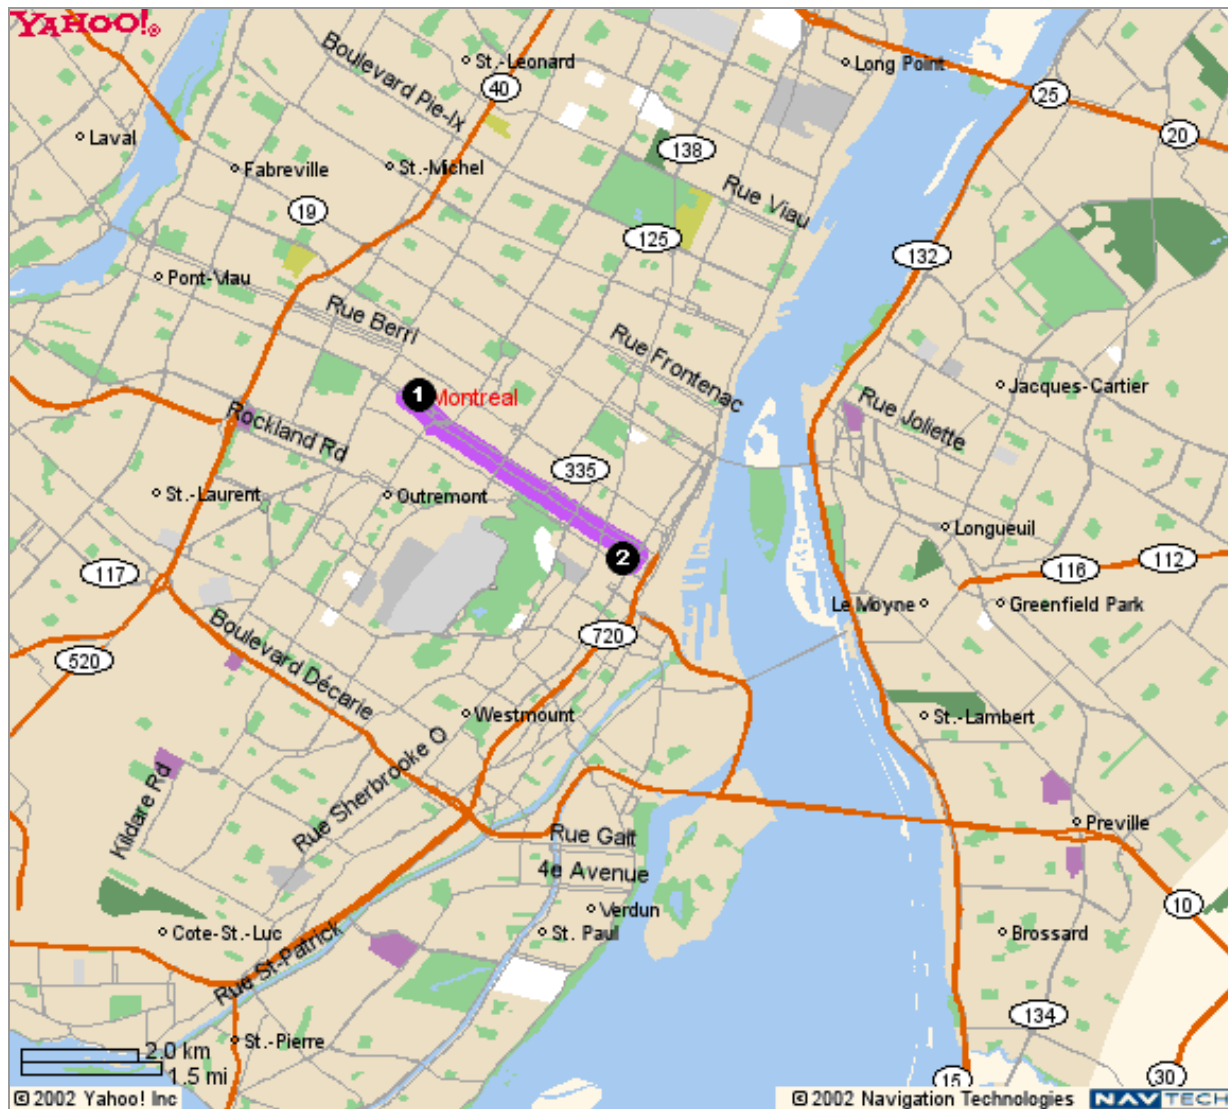

Yahoo! Canada Maps

[Back to Map](#)

★ 1255, Jeanne-Mance, Montréal, QC

When using any driving directions or map, it's a good idea to do a reality check and make sure the road still exists, watch out for construction, and follow all traffic safety precautions. This is only to be used as an aid in planning.