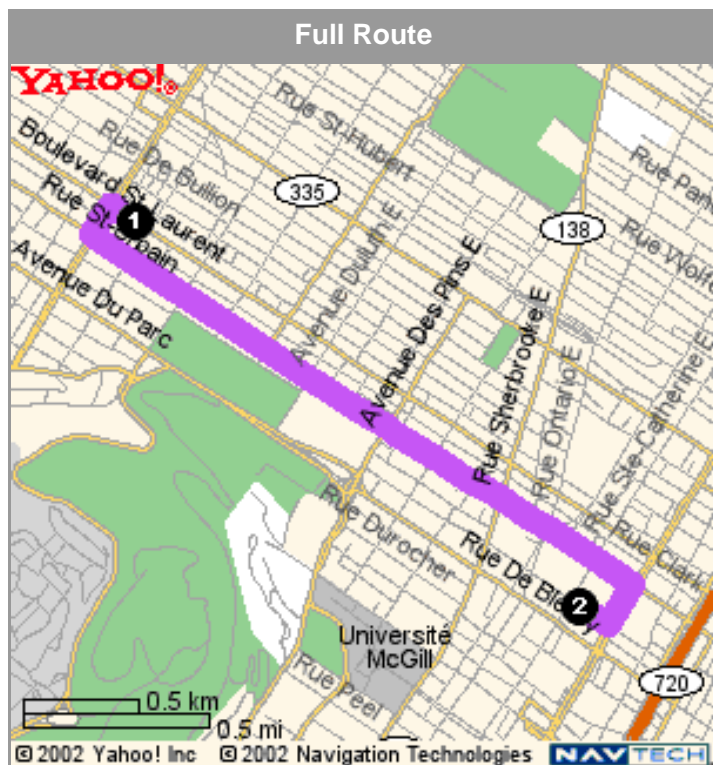

Yahoo! Canada Maps

[Back to Directions](#)

Starting from: ① 4825 Boulevard St-Laurent, Montréal, QC

Arriving at: ② 1255, Jeanne-Mance, Montréal, QC

Distance: 3.4 km

Approximate Travel Time: 4 mins

Directions

- | | Km | |
|---|-----|---|
| 1. Start on BOULEVARD ST-LAURENT | 0.2 | ↑ |
| 2. Turn Left on BOULEVARD ST-JOSEPH O | 0.2 | ↶ |
| 3. Turn Left on RUE ST-URBAIN | 2.7 | ↶ |
| 4. Turn Right on BOULEVARD RENÉ-LÉVESQUE O | 0.2 | ↷ |
| 5. Turn Right on RUE JEANNE-MANCE | 0.2 | ↷ |

Distance: 3.4 km **Approximate Travel Time:** 4 mins

When using any driving directions or map, it's a good idea to do a reality check and make sure the road still exists, watch out for construction, and follow all traffic safety precautions. This is only to be used as an aid in planning.

7. Turn Right on **BOULEVARD RENÉ-LÉVESQUE O**

0.2

8. Turn Right on **RUE JEANNE-MANCE**

0.2

Distance: 5.4 km **Approximate Travel Time:** 7 mins

When using any driving directions or map, it's a good idea to do a reality check and make sure the road still exists, watch out for construction, and follow all traffic safety precautions. This is only to be used as an aid in planning.