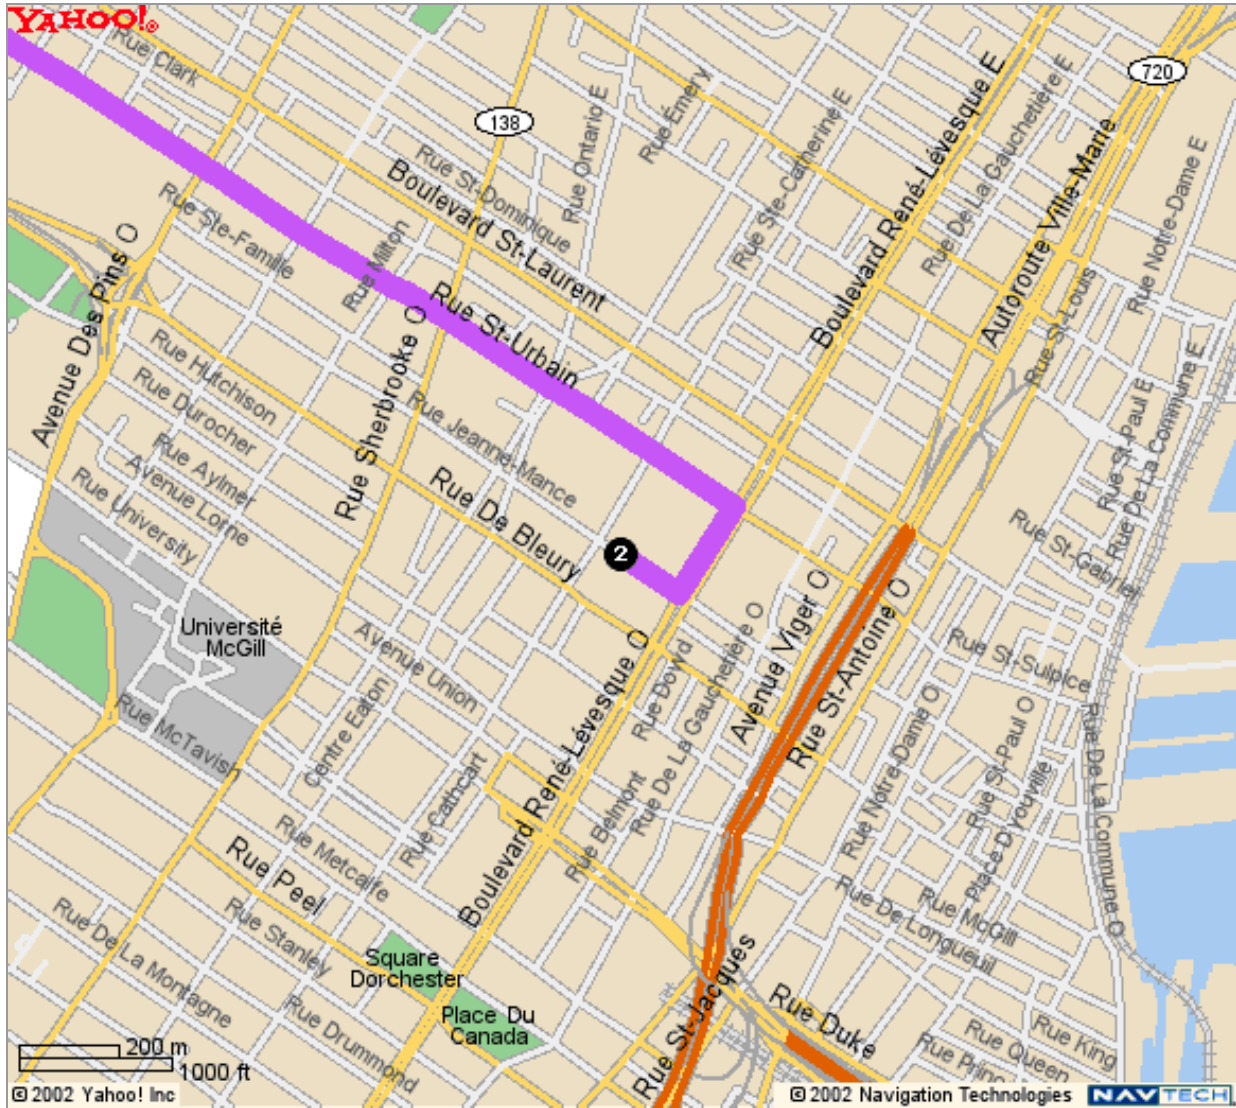

Yahoo! Canada Maps

[Back to Directions](#)

Starting from: ① 4825 Boulevard St-Laurent, Montréal, QC

Arriving at: ② 1255, Jeanne-Mance, Montréal, QC

Distance: 3.4 km

Approximate Travel Time: 4 mins

Directions

7. Turn Right on **BOULEVARD RENÉ-LÉVESQUE O**

0.2

8. Turn Right on **RUE JEANNE-MANCE**

0.2

Distance: 5.4 km **Approximate Travel Time:** 7 mins

When using any driving directions or map, it's a good idea to do a reality check and make sure the road still exists, watch out for construction, and follow all traffic safety precautions. This is only to be used as an aid in planning.

Yahoo! Canada Maps

[Back to Map](#)

★ 1255, Jeanne-Mance, Montréal, QC

When using any driving directions or map, it's a good idea to do a reality check and make sure the road still exists, watch out for construction, and follow all traffic safety precautions. This is only to be used as an aid in planning.